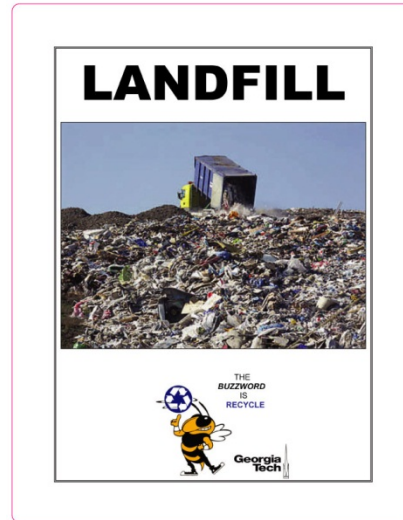

Graphics – GA Tech graphics are standardized. Oval “Recycle Center” graphic included on backboard container models only.

GT-L1

GT-RC1

PLASTIC

LANDFILL

ALUMINUM